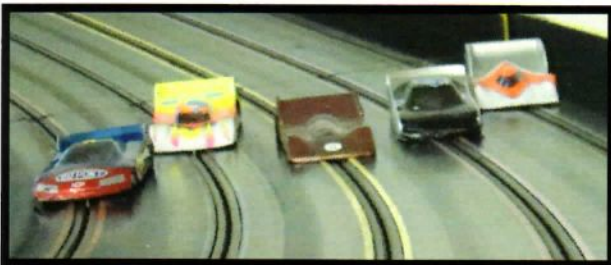

## **WE FEATURE:**

**1,000 ft (to scale) DRAG STRIP**

**42 ft 8 LANE OVAL**

**90 ft of DIGITAL SLOT CAR TRACK**

**AND A 150 ft 8 LANE SLOT CAR TRACK**

**NEW 6 Lane H0 Scale Layout**

Call Bloom Raceway today to set up a time to bring your group in for a birthday or private party. Ask about our traveling track for parties and special events at your location.